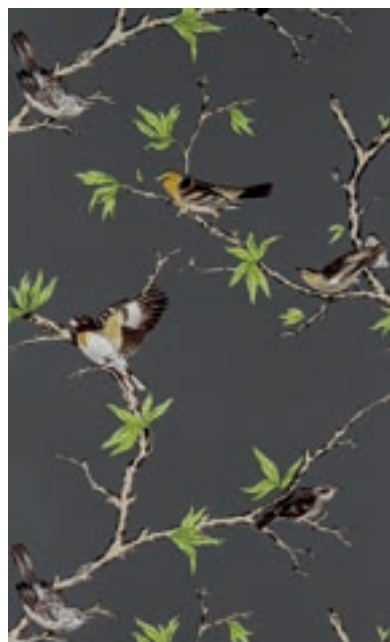

GDW 5104 - 001 VILLA FIORI ANTRACITA