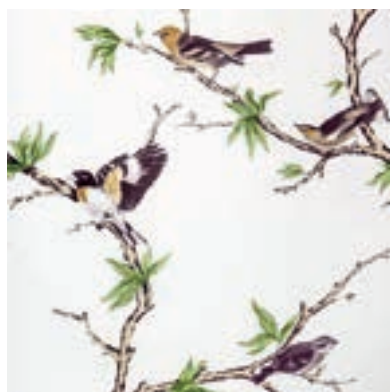

GDW 5104 - 005 VILLA FIORI BLANCO/LAVANDA

VILLA FIORI

DISEÑO ALL OVER QUE COMBINA EL MOVIMIENTO DE LAS RAMAS DE LOS ÁRBOLES Y EL CROMATISMO DE LOS PÁJAROS.

AN ALL OVER MOTIF COMBINING MOVEMENT OF TREE BRANCHES AND COLOURFUL BIRDS.