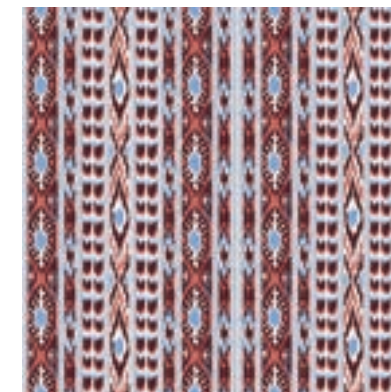

GDW 5660 - 004 APACHE ROJO

CASE/REPEAT: 17,5 CM - 6,89"
ANCHO/WIDTH: 53 CM/20,8"
LARGO/ROLL LENGTH: 10 M/11 YDS
DISPONIBLE POR ROLLO/ AVAILABLE PER ROLL